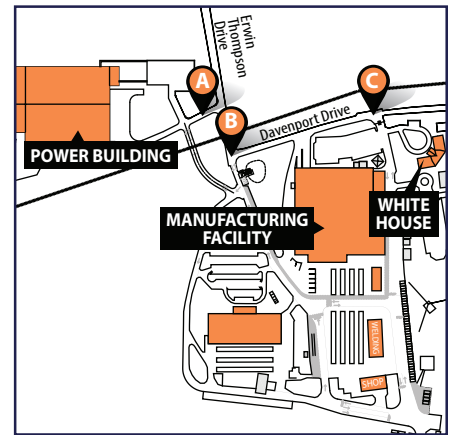

MAPS

REGIONAL

LOCAL

CAMPUS

CAMPUS KEY

- A** Power Building entrance: End of Erwin Thompson Drive, on the right
- B** Manufacturing/Warehouse entrance: Straight on Erwin Thompson Drive, over the railroad tracks
- C** White House entrance: Left onto Davenport Drive, on the right