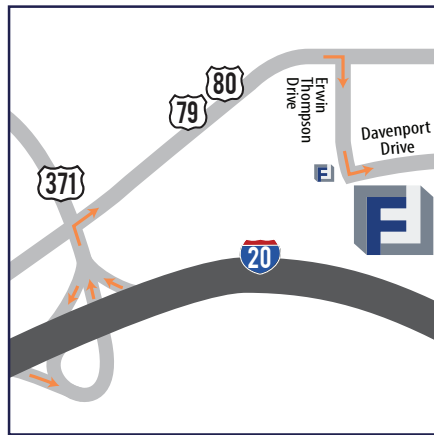

FIBREBOND TRAVEL GUIDE

AIRLINES SERVING SHREVEPORT

- Delta Airlines
- United Airlines
- American Airlines
- Allegiant Airlines

www.flyshreveport.com

DRIVING DIRECTIONS TO FIBREBOND

FROM SHREVEPORT OR MONROE:

- Take I-20 E or W toward Minden
- Take US-371 N EXIT 44 toward Cotton Valley/Springhill
- Take a right onto US-80 E/US-79 N/Highway 79 and follow US-80 E/US-79 N for about 2 miles
- Turn right onto Erwin Thompson Drive

MAPS

REGIONAL

LOCAL

CAMPUS

CAMPUS KEY

- A** Power Building entrance: End of Erwin Thompson Drive, on the right
- B** Manufacturing/Warehouse entrance: Straight on Erwin Thompson Drive, over the railroad tracks
- C** White House entrance: Left onto Davenport Drive, on the right

Louisiana Boardwalk
540 Boardwalk Blvd.
Bossier City, LA 71111
318- 752-1455
www.louisianaboardwalk.com

Shoppes at Bellemead
6535 Youree Dr.
Shreveport, LA 71105
318-797-0785
www.shoppesatbellemead.com