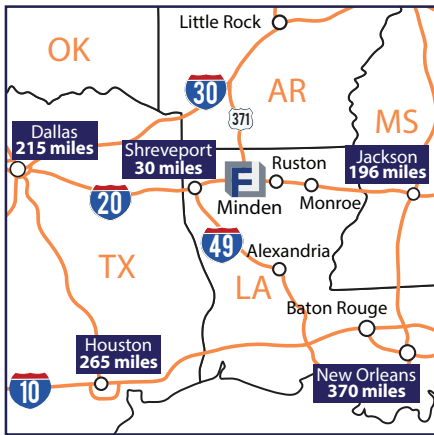

FIBREBOND TRAVEL GUIDE

AIRLINES SERVING SHREVEPORT

- Delta Airlines
- United Airlines
- American Airlines
- Allegiant Airlines

www.flyshreveport.com

DRIVING DIRECTIONS TO FIBREBOND

FROM SHREVEPORT OR MONROE:

- Take I-20 E or W toward Minden
- Take US-371 N EXIT 44 toward Cotton Valley/Springhill
- Take a right onto US-80 E/US-79 N/Highway 79 and follow US-80 E/US-79 N for about 2 miles
- Turn right onto Erwin Thompson Drive

MAPS

REGIONAL

LOCAL

CAMPUS

CAMPUS KEY

- A** Power Building entrance: End of Erwin Thompson Drive, on the right
- B** Manufacturing/Warehouse entrance: Straight on Erwin Thompson Drive, over the railroad tracks
- C** White House entrance: Left onto Davenport Drive, on the right